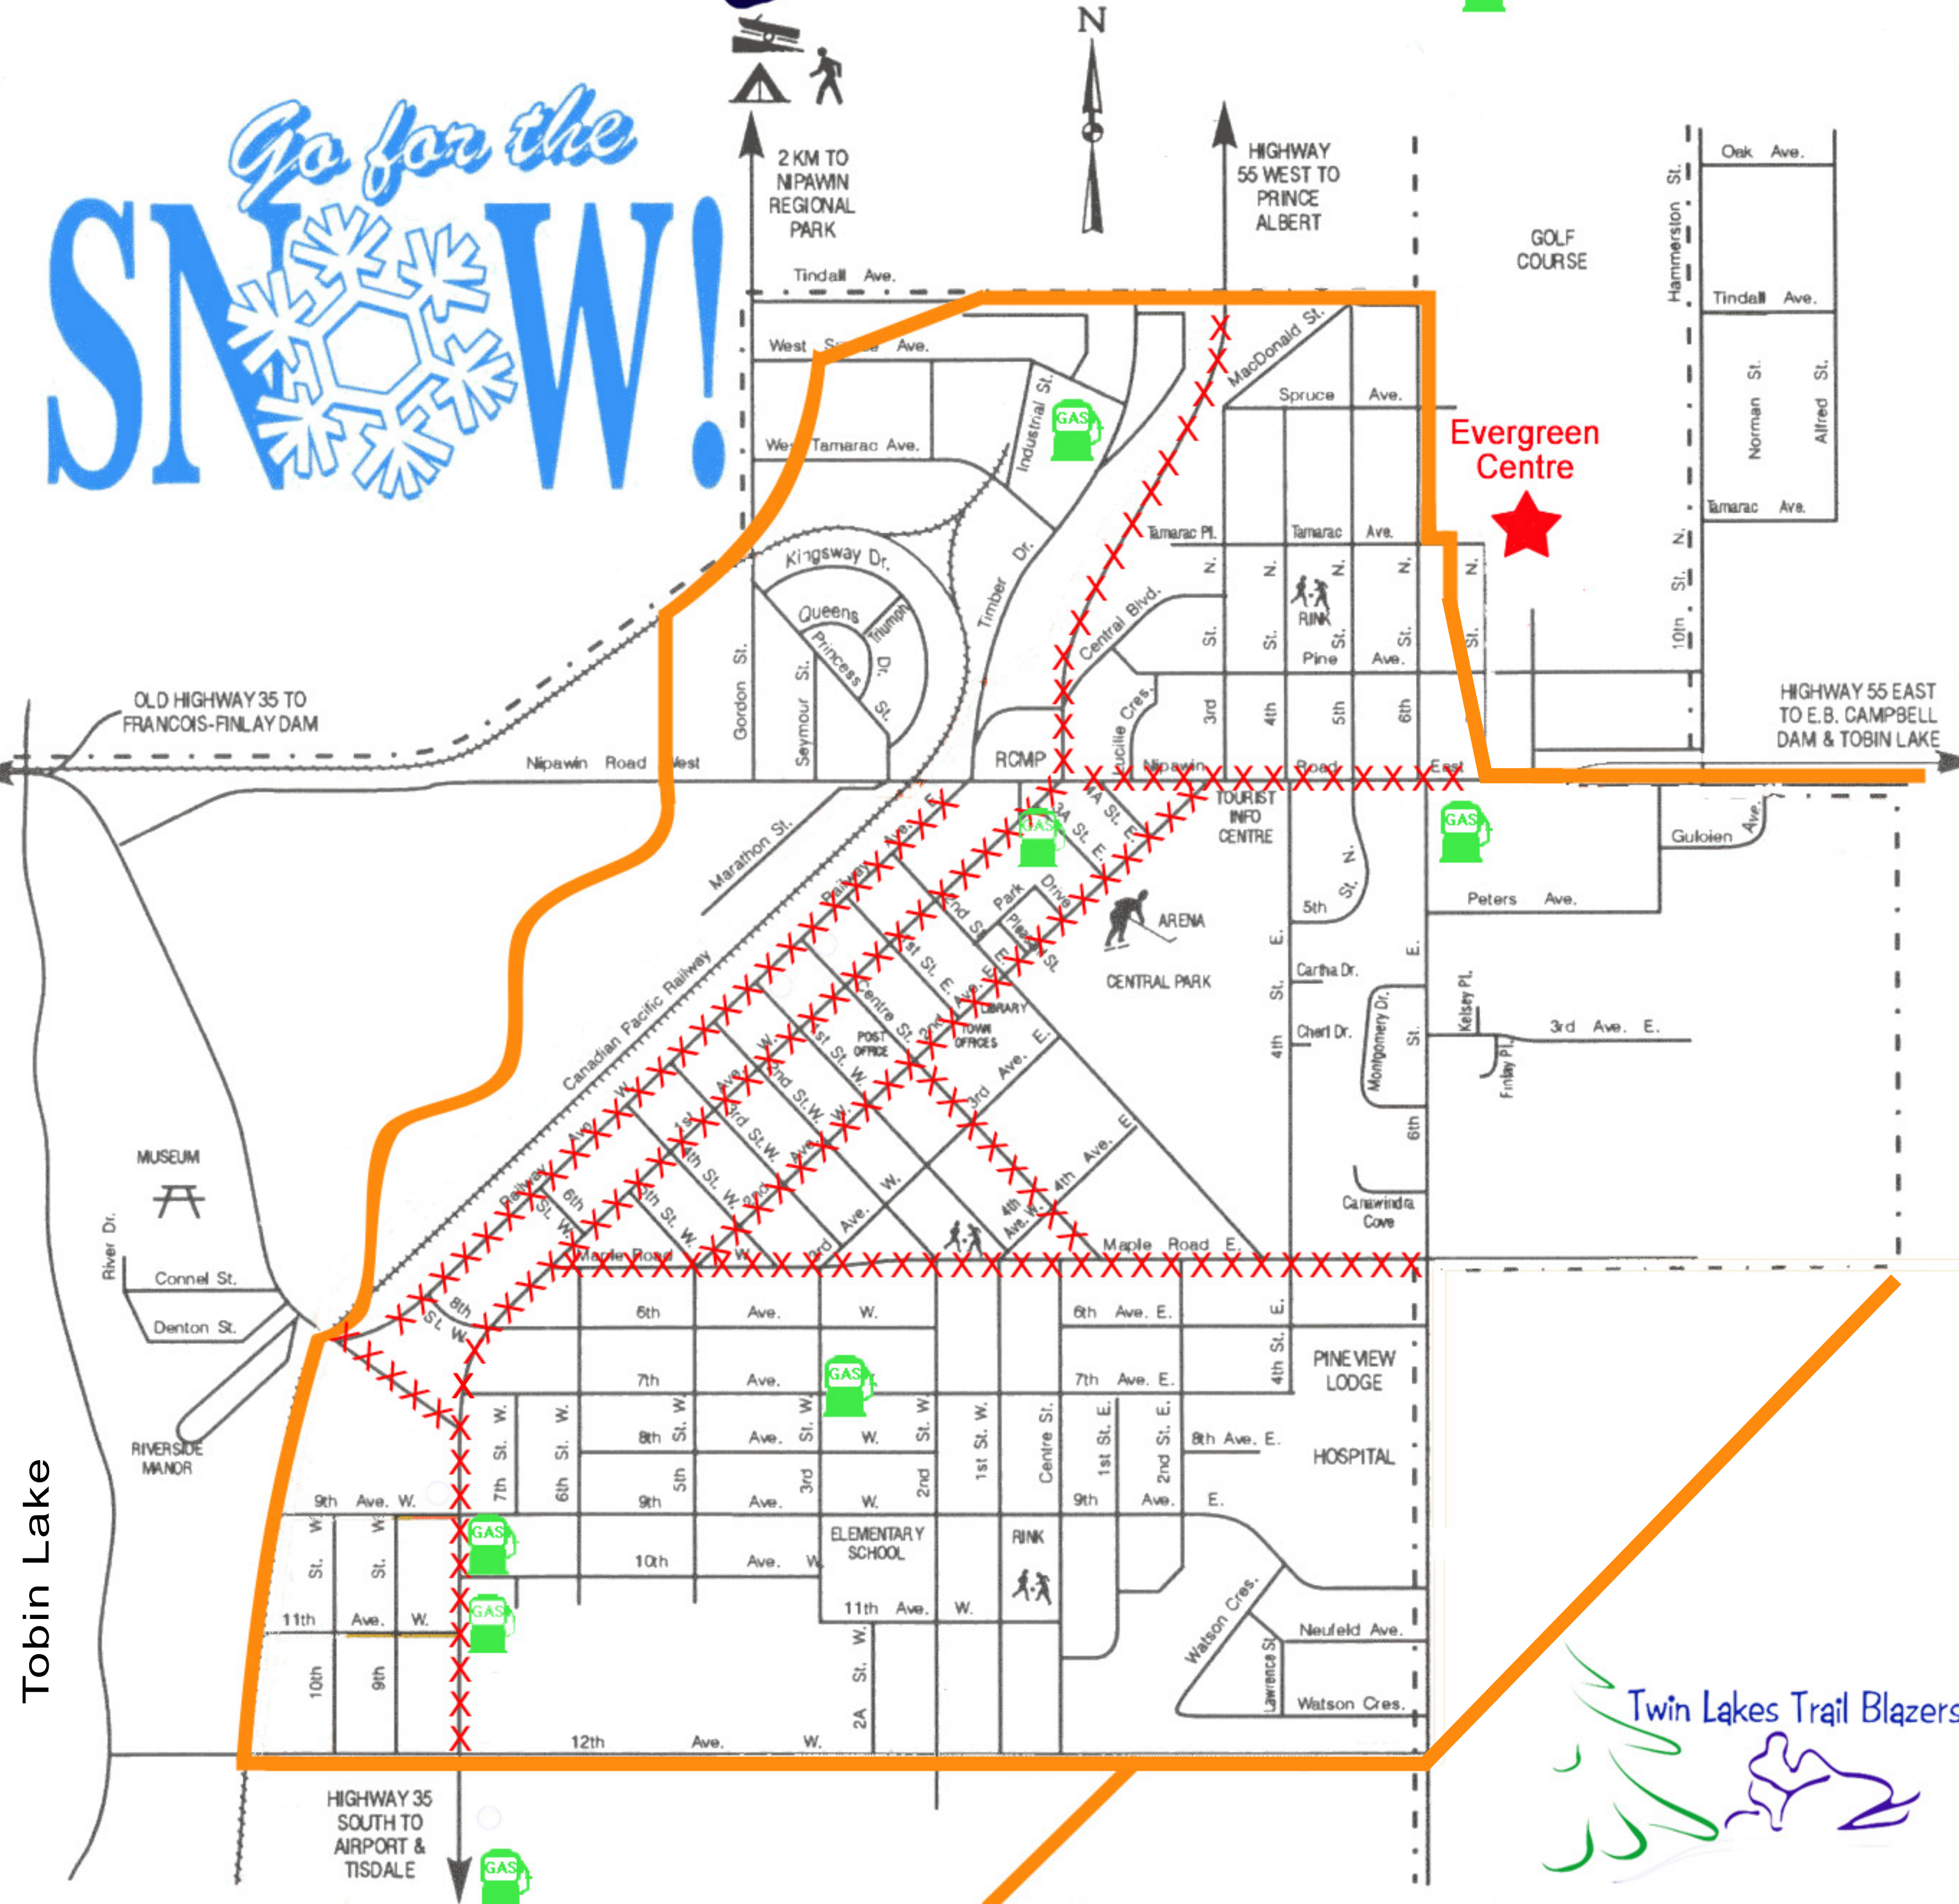

# Map of *Nipawin*

-  Bypass Route
-  Snowmobiling Prohibited
-  Gas Station

*Go for the*  
**SNOW!**

Tobin Lake

## Nipawin's Snowmobile By-Pass Route

Tourism Nipawin Toll Free: 1-877-NIPAWIN (647-2946) [www.nipawin.com](http://www.nipawin.com)